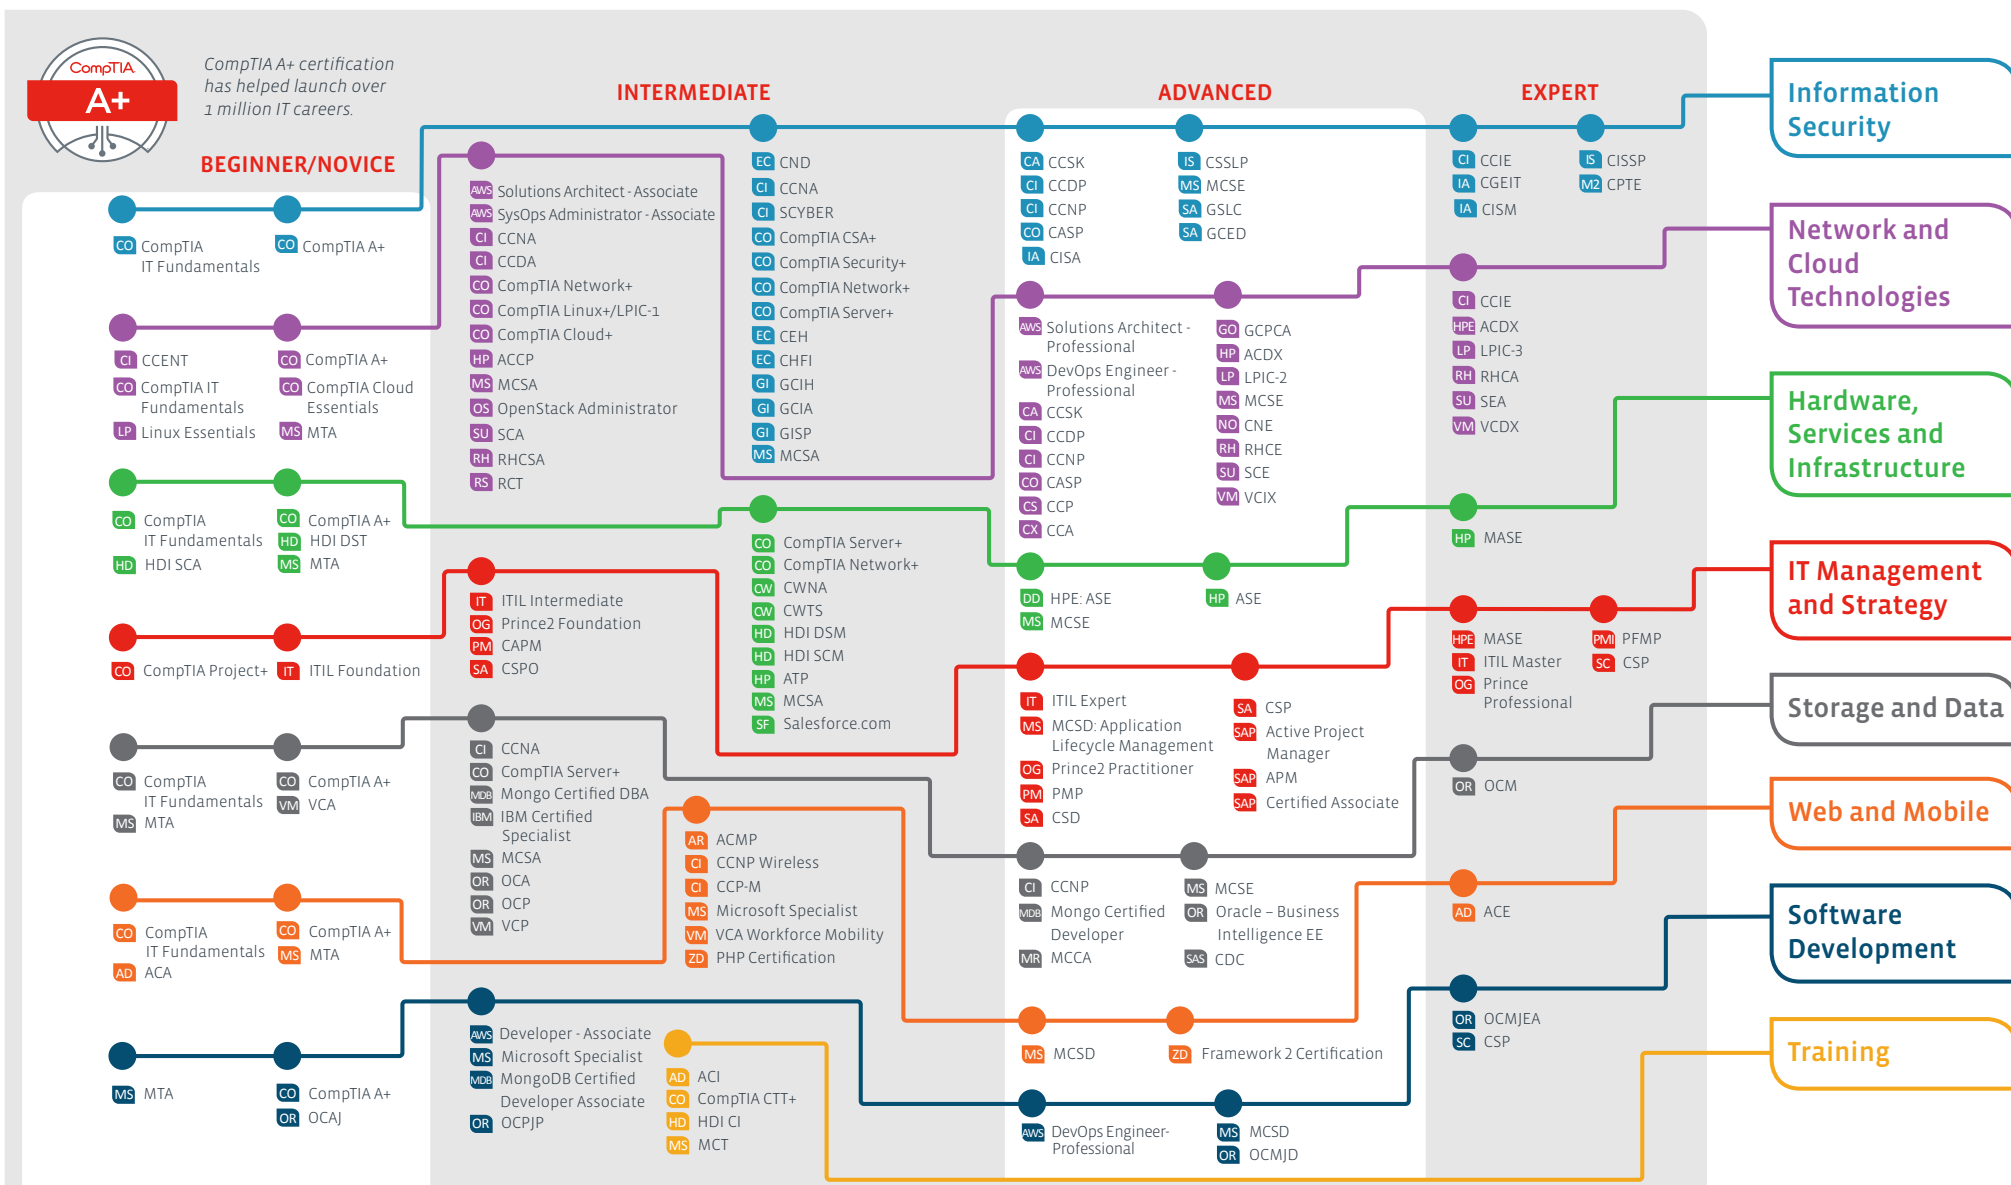

IT Certification Roadmap

Explore the possibilities with the CompTIA Interactive IT Roadmap at: CompTIA.org/CertsRoadmap

Certifications validate expertise in your chosen career.

Computer literacy certifications validating end user skills include IC3 and ECDL/ICDL

Updated 3/2017

CO CompTIA Certifications

BEGINNER/NOVICE

CompTIA A+
CompTIA Cloud Essentials
CompTIA IT Fundamentals
CompTIA Project+

INTERMEDIATE

CompTIA Cloud+
CompTIA CTT+: Certified Technical Trainer

CompTIA CSA+: Cybersecurity Analyst
CompTIA Linux+/LPIC-1
CompTIA Network+
CompTIA Security+
CompTIA Server+